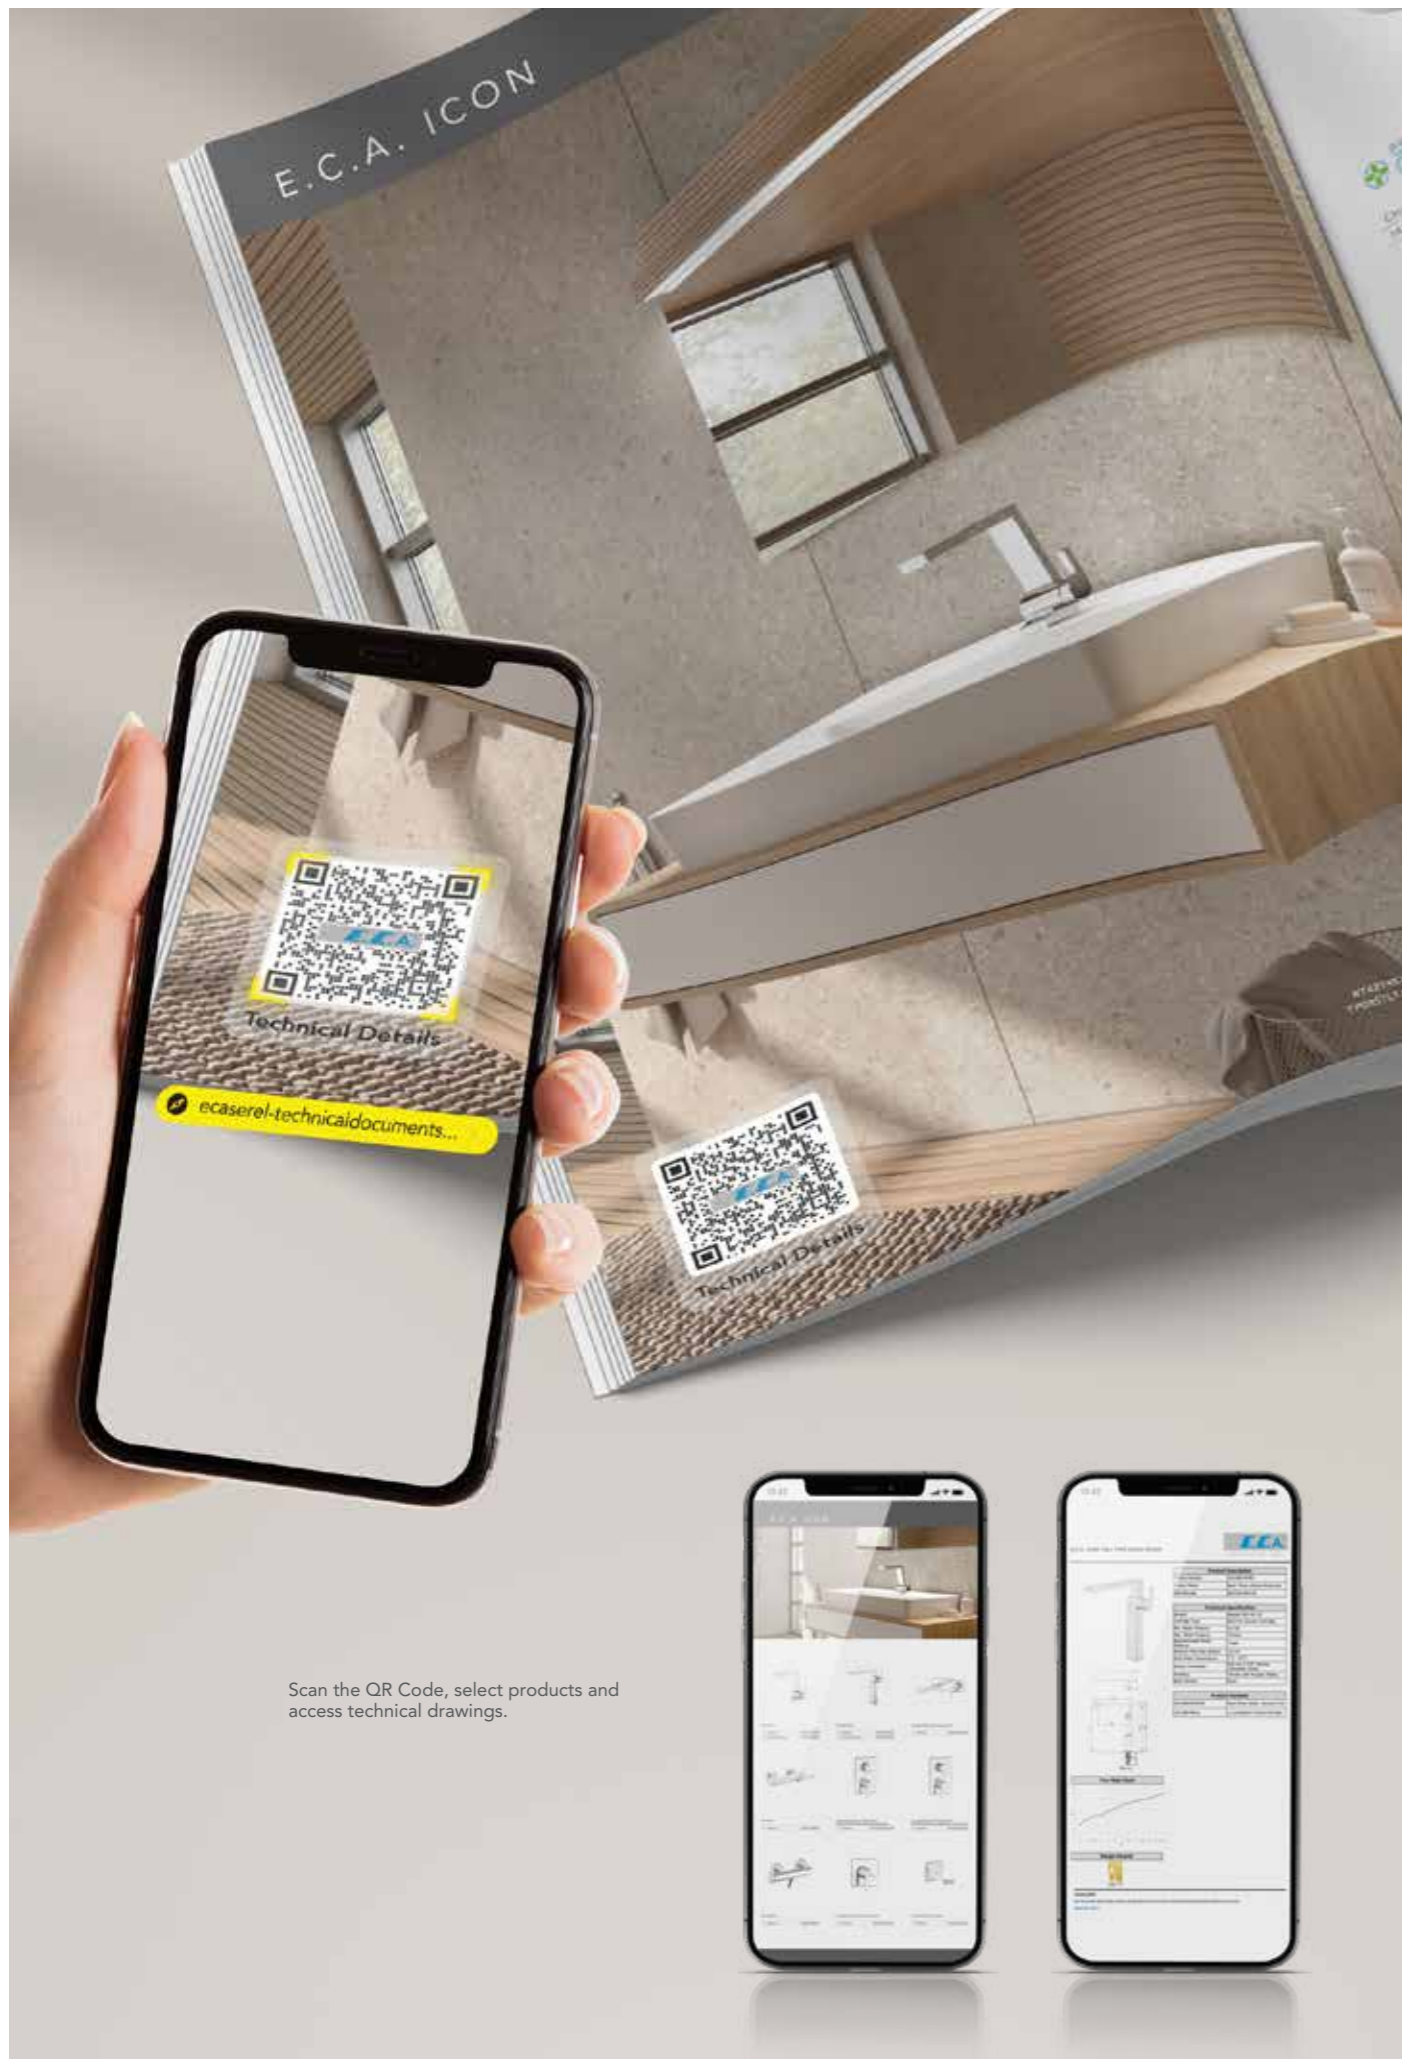

## DESCRIPTION

Innovative E.C.A. Hygiene Plus Coating

Size Options

Spout Length & Spout Height (mm)

Maximum Water Flow Rate

Anti-limescale Aerator

EcoTechnology

Smart Lime Cleaning Aerator