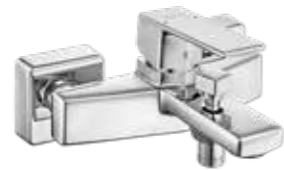

170
3 Bar, 22,4 l/min

Bath Mixer

● Chrome	102102666EX
● Matt Black	102102666C1EX