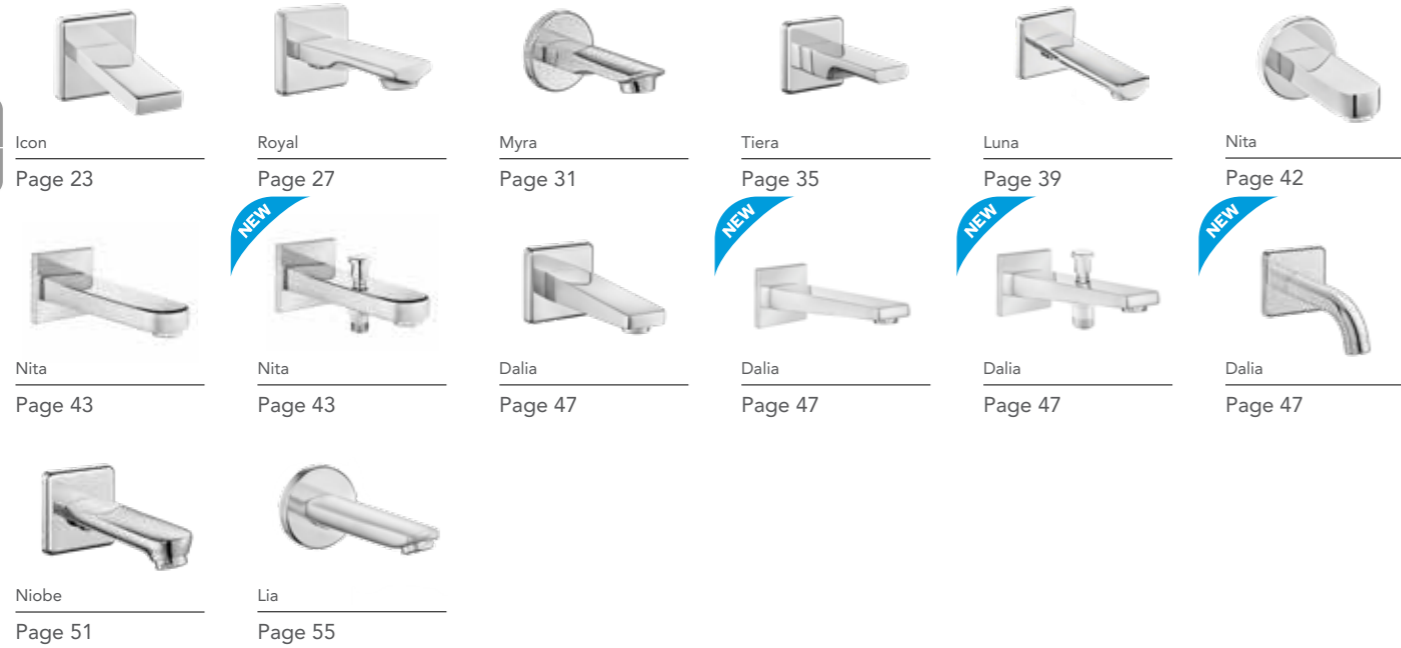

E.C.A. MIXERS

CONCEALED SHOWER MIXERS

SPOUTS

BIDET MIXERS

E.C.A. KITCHEN

MIXERS