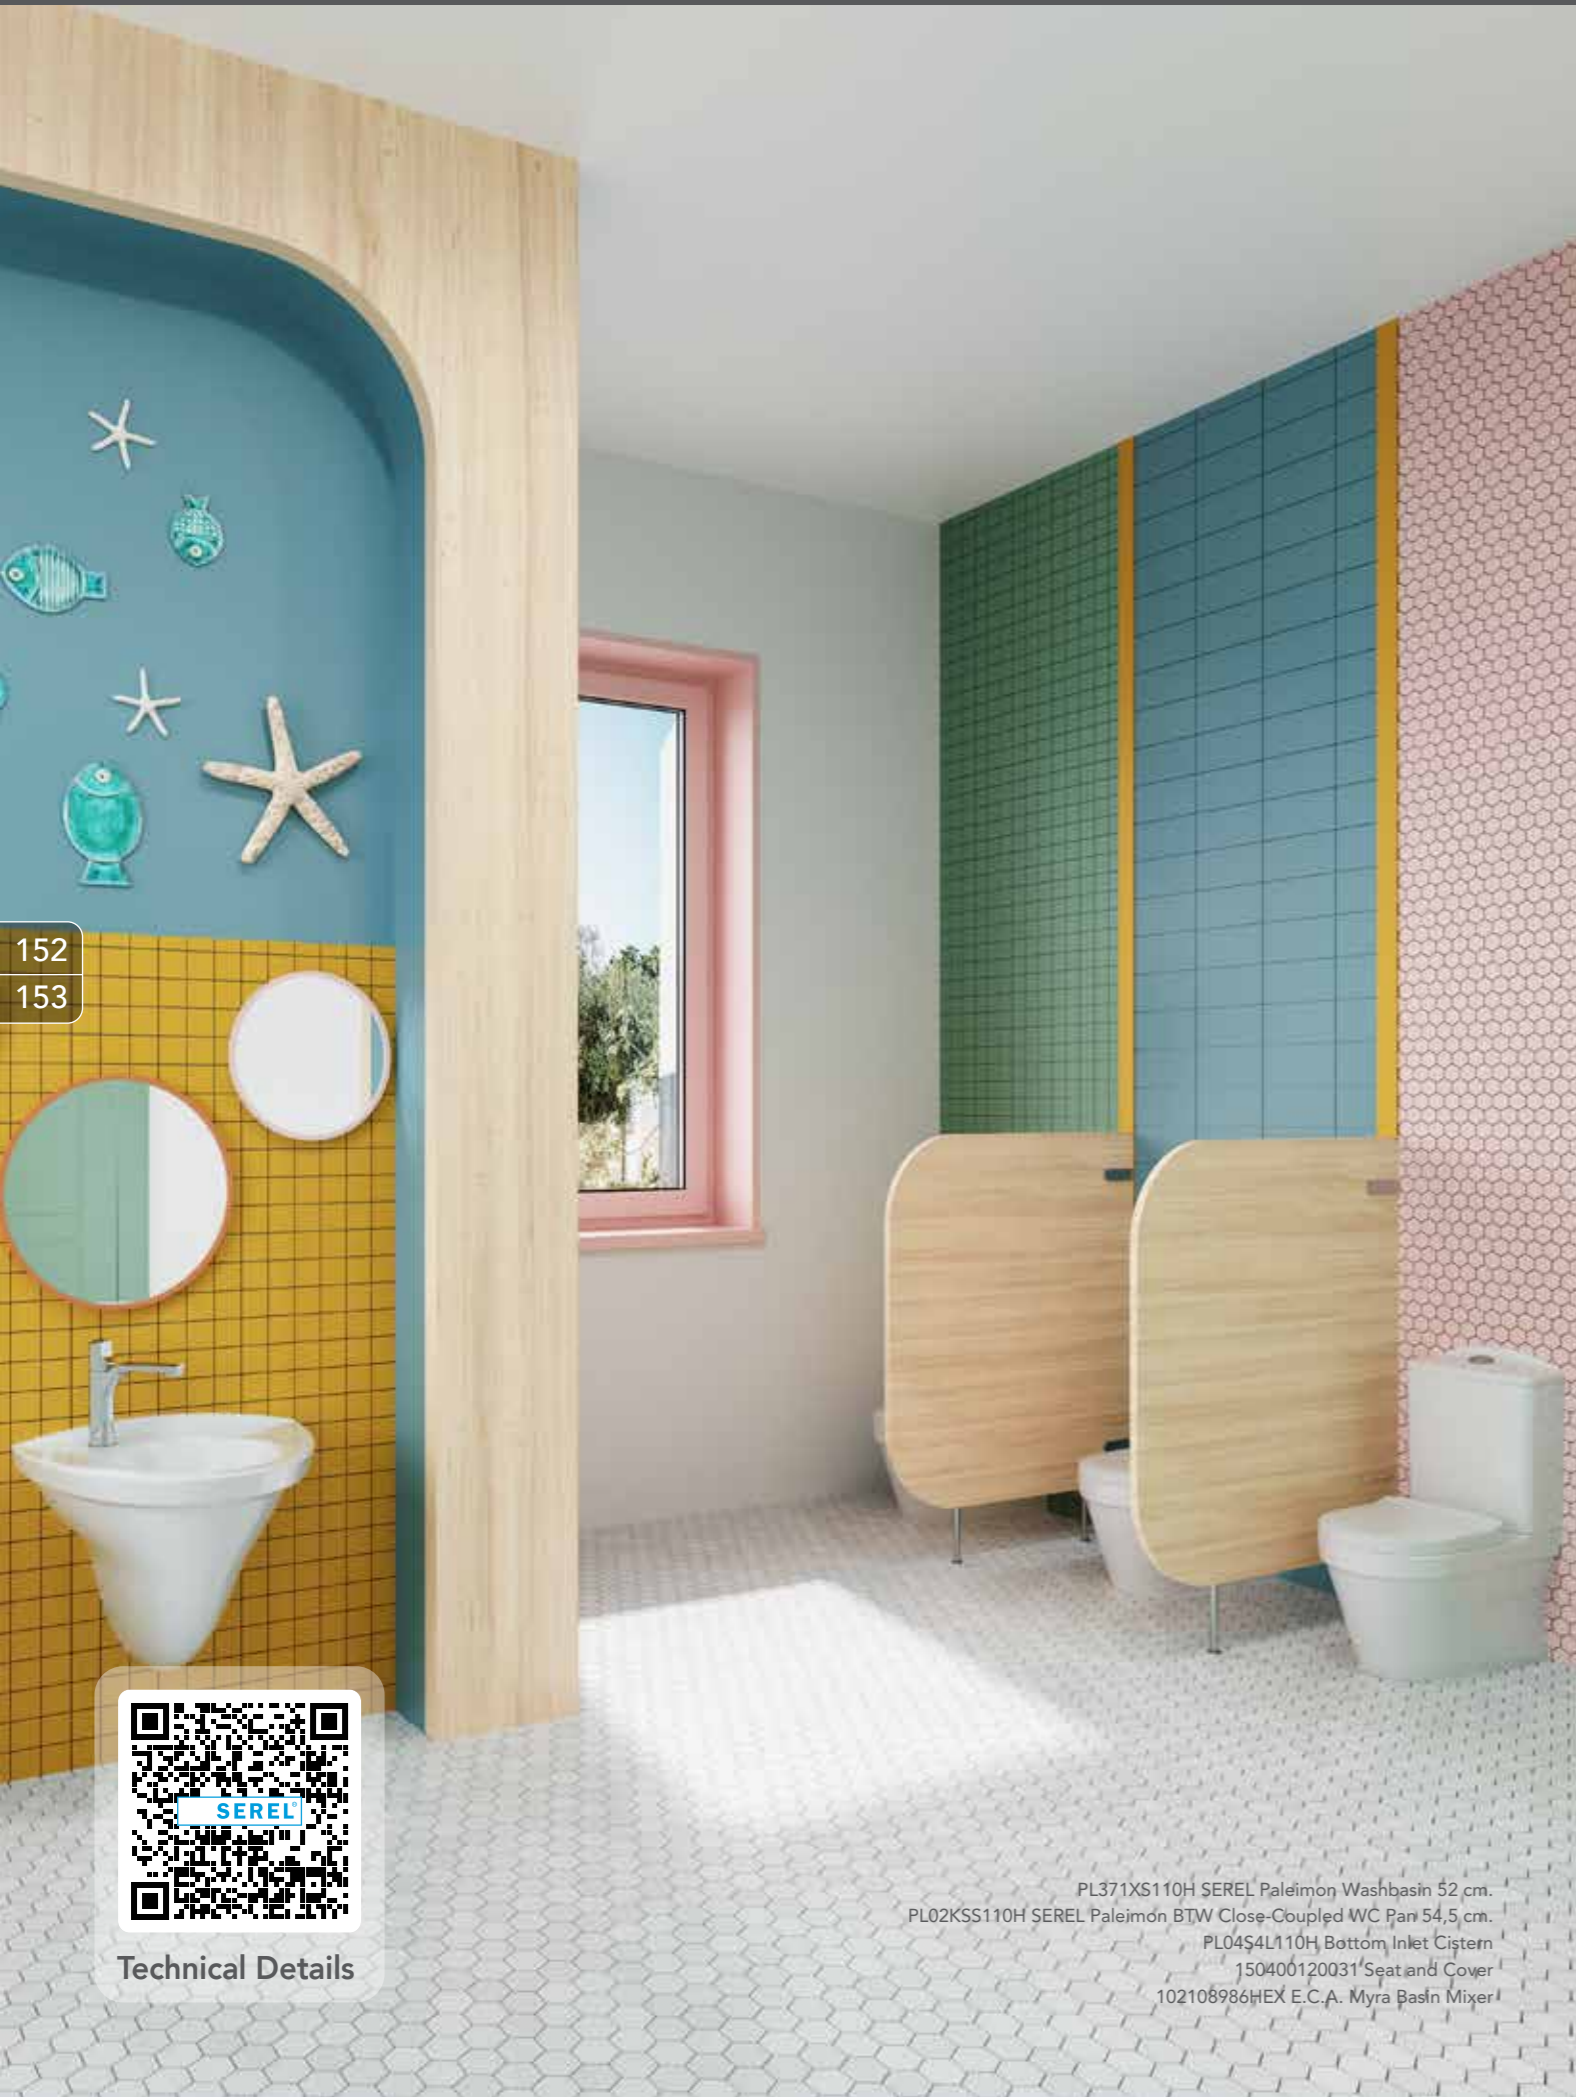

152
153

Technical Details

PL371XS110H SEREL Paleimon Washbasin 52 cm.
PL02KSS110H SEREL Paleimon BTW Close-Coupled WC Pan 54,5 cm.
PL04S4L110H Bottom Inlet Cistern
150400120031 Seat and Cover
102108986HEX E.C.A. Myra Basin Mixer

NEW

PL301XS110H with Single Tap Hole/Left