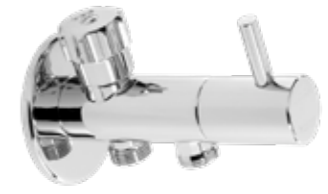

Long Stop Tap

● Chrome 102111150EX

Long Stop Tap

● Chrome Blister Packed 102111065EX  
● Matt Black Blister Packed 102111065C1EX

Stop Tap with 2 Outlets

● Chrome 102111090EX

Stop Tap with 2 Outlets

● Chrome 102111091EX