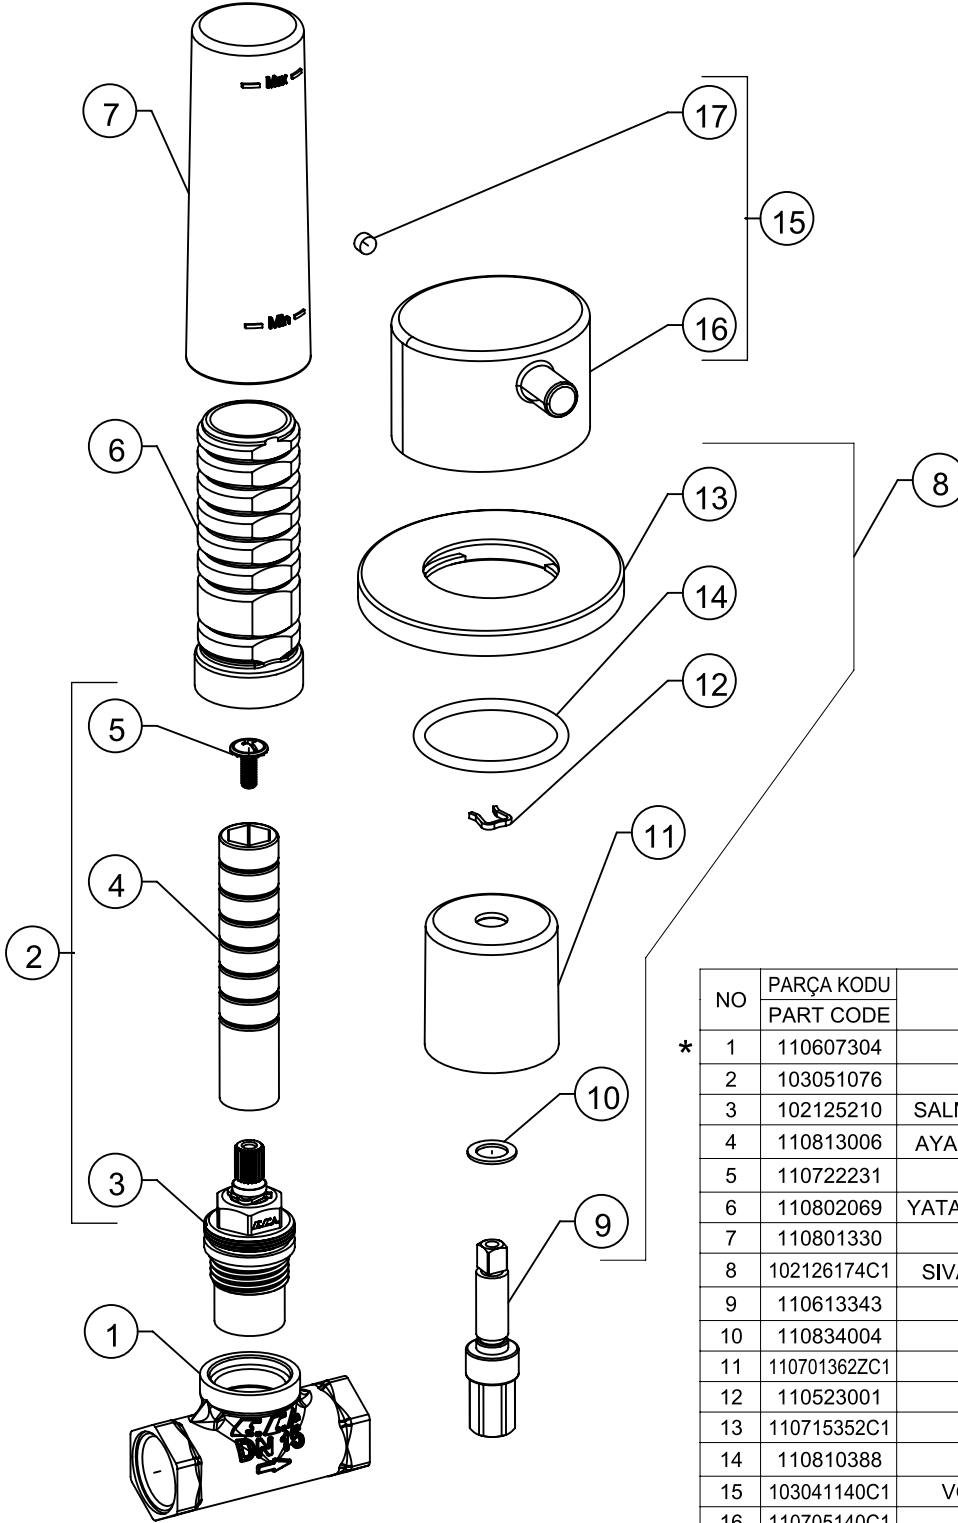

ANKASTRE ARA KESME VALFLERİ

Ürün Kodu : 102151030C1 - Ankastre Ara Kesme Valfi / Mat Siyah (İhracat Kodu:102151030C1EX)

Product Code : 102151030C1 - Concealed Stop Valve / Matt Black (Export Code:102151030C1EX)

*Localization product codes are available.

NO	PARÇA KODU PART CODE	PARÇA ADI	PART NAME
*	1	110607304	GÖVDE BODY
2	103051076	GRUP GROUP	
3	102125210	SALMASTRA GRUBU HEADWORK GROUP	
4	110813006	AYARLANABİLİR MİL HEIGHT ADJUSTABLE SPINDLE	
5	110722231	VİDA SCREW	
6	110802069	YATAKLAMA BORUSU HOUSING PIPE	
7	110801330	KAPAK COVER	
8	102126174C1	SIVA ÜSTÜ GRUBU SURFACE MOUNTED GROUP	
9	110613343	MİL SPINDLE	
10	110834004	YATAK SUPPORT PART	
11	110701362ZC1	KAPAK COVER	
12	110523001	SEGMAN RETAINING CLIP	
13	110715352C1	ROZET ROSETTE	
14	110810388	ORİNG ORING	
15	103041140C1	VOLAN GRUBU HANDLE- GROUP	
16	110705140C1	VOLAN HANDLE	
17	112222056	SETSKUR SETSKUR	