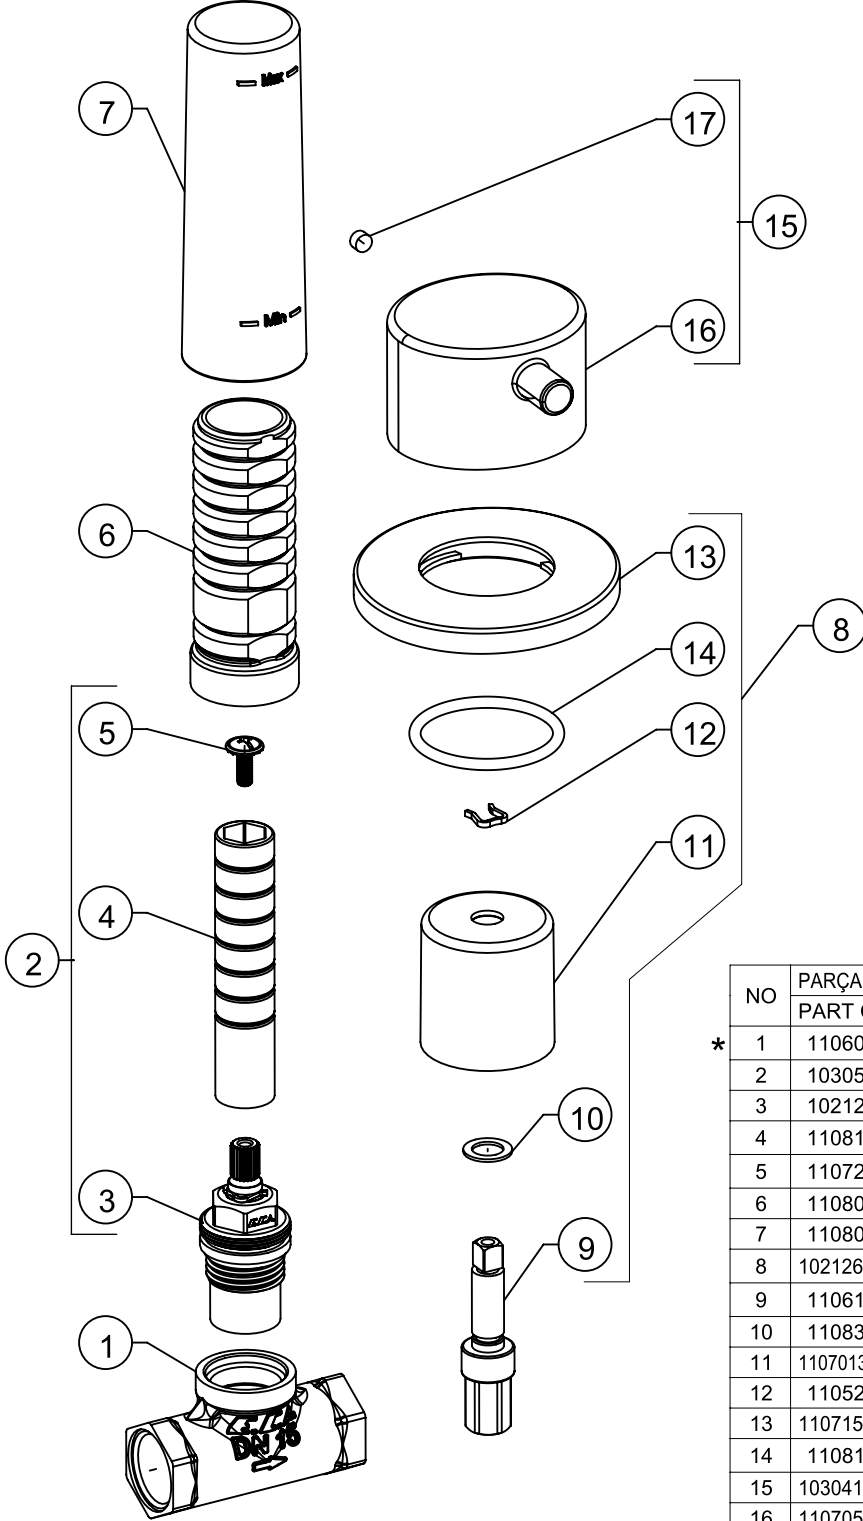

## ANKASTRE ARA KESME VALFLERİ

Ürün Kodu : 102151030C5 - Ankastrre Ara Kesme Valfi / Mat Antrasit (İhracat Kodu:102151030C5EX)

Product Code : 102151030C5 - Concealed Stop Valve / Matt Anthracite (Export Code:102151030C5EX)

\*Localization product codes are available.

NO	PARÇA KODU PART CODE	PARÇA ADI	PART NAME
*	1	110607304	GÖVDE BODY
2	103051076	GRUP GROUP	
3	102125210	SALMASTRA GRUBU HEADWORK GROUP	
4	110813006	AYARLANABİLİR MİL HEIGHT ADJUSTABLE SPINDLE	
5	110722231	VİDA SCREW	
6	110802069	YATAKLAMA BORUSU HOUSING PIPE	
7	110801330	KAPAK COVER	
8	102126174C5	SIVA ÜSTÜ GRUBU SURFACE MOUNTED GROUP	
9	110613343	MİL SPINDLE	
10	110834004	YATAK SUPPORT PART	
11	110701362ZC5	KAPAK COVER	
12	110523001	SEGMAN RETAINING CLIP	
13	110715352C5	ROZET ROSETTE	
14	110810388	O-RİNG O-RING	
15	103041140C5	VOLAN GRUBU HANDLE- GROUP	
16	110705140C5	VOLAN HANDLE	
17	112222056	SETSKUR SETSKUR	