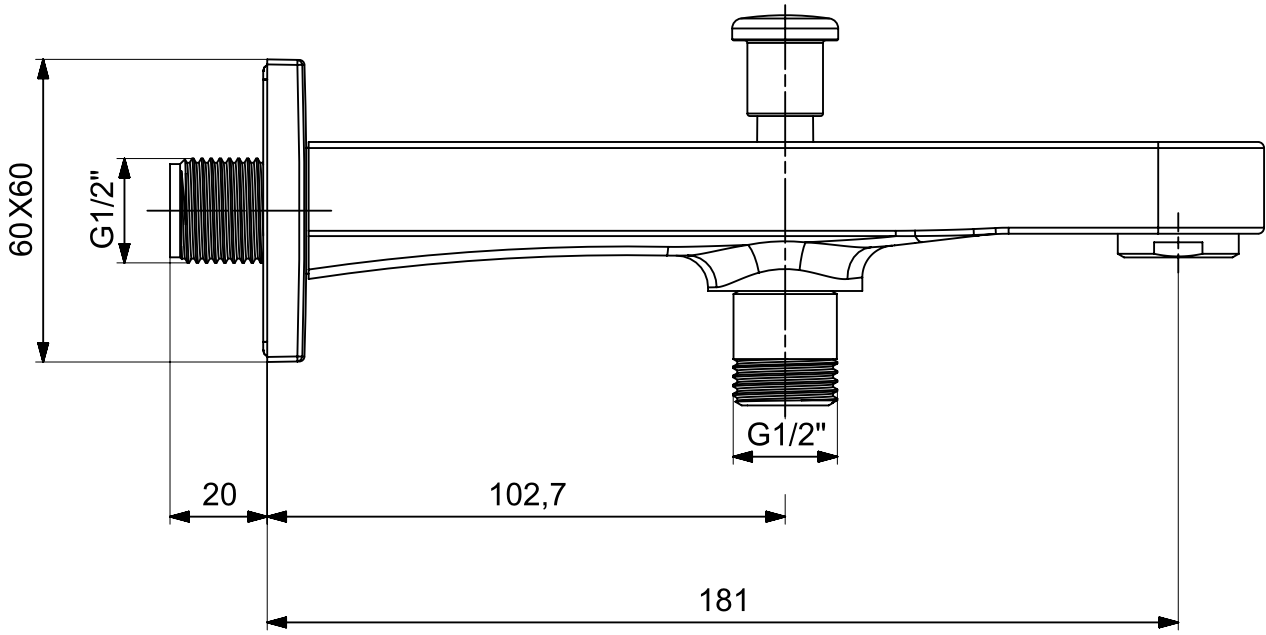

# NITA

Ürün Kodu : 102159010 - Ankastra Banyo Bataryası Çıkış Ucu Grubu

Product Code : 102159010 - Concealed Bath Mixer Spout Group

\*Localization product codes are available.

HAZİRAN 2025 / JUNE 2025

www.eca.com.tr