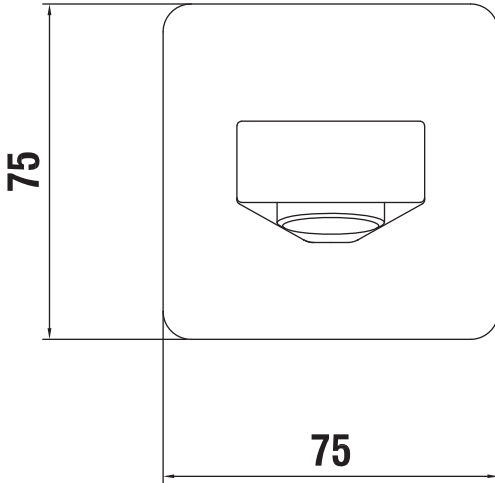

ANKASTRE BANYO/DUŐ BATARYALARI CONCEALED BATH/SHOWER MIXERS

E.C.A.®

Ürün Kodu : 102159208-K - Ankaſtre Banyo Bataryası Çıkıő Ucu Grubu (İhracat Kodu: 102159208EX-K)

Product Code: 102159208-K - Concealed Bath Mixer Spout Group (Export Code: 102159208EX-K)

*Localization product codes are available.

Mart 2022 / March 2022

www.eca.com.tr

E.C.A. önceden haber vermeksizin, ürünler ve ürünlerin teknik detaylarında deęiőiklik yapma hakkını saklı tutar.

We reserve the right to alter product specification and colors and to make technical modifications without prior notice.

Elginkan