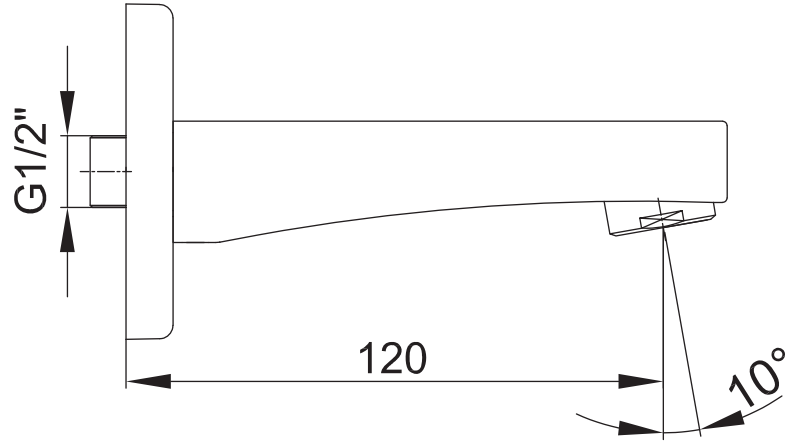

ANKASTRE BANYO/DUŐ BATARYALARI CONCEALED BATH/SHOWER MIXERS

E.C.A.®

Ürün Kodu : 102159208-K - Ankaſtre Banyo Bataryası Çıkıő Ucu Grubu (İhracat Kodu: 102159208EX-K)

Product Code: 102159208-K - Concealed Bath Mixer Spout Group (Export Code: 102159208EX-K)

*Localization product codes are available.

Mart 2022 / March 2022

www.eca.com.tr

E.C.A. önceden haber vermeksizin, ürünler ve ürünlerin teknik detaylarında deęiőiklik yapma hakkını saklı tutar.

We reserve the right to alter product specification and colors and to make technical modifications without prior notice.

Elginkan