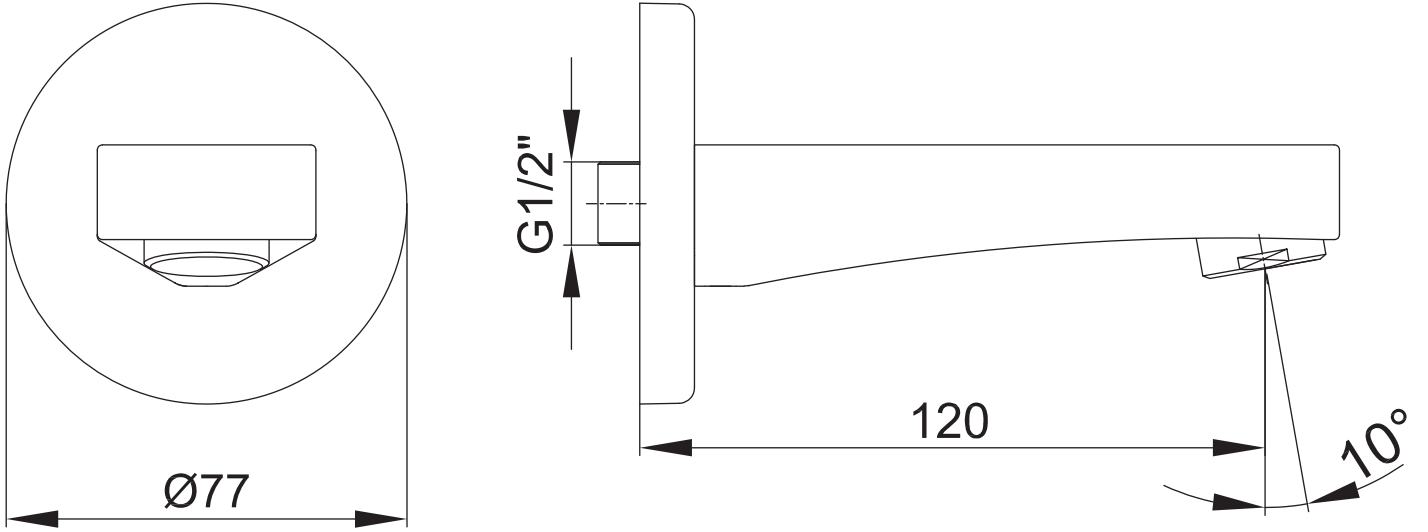

ANKASTRE BANYO/DUŐ BATARYALARI CONCEALED BATH/SHOWER MIXERS

E.C.A.®

Ürün Kodu : 102159208-Y - Ankaſtre Banyo Bataryası Çıkıő Ucu Grubu (İhracat Kodu: 102159208EX-Y)

Product Code: 102159208-Y - Concealed Bath Mixer Spout Group (Export Code: 102159208EX-Y)

*Localization product codes are available.

Mart 2022 / March 2022

www.eca.com.tr

E.C.A. önceden haber vermeksizin, ürünler ve ürünlerin teknik detaylarında deęiőiklik yapma hakkını saklı tutar.
We reserve the right to alter product specification and colors and to make technical modifications without prior notice.

Elginkan