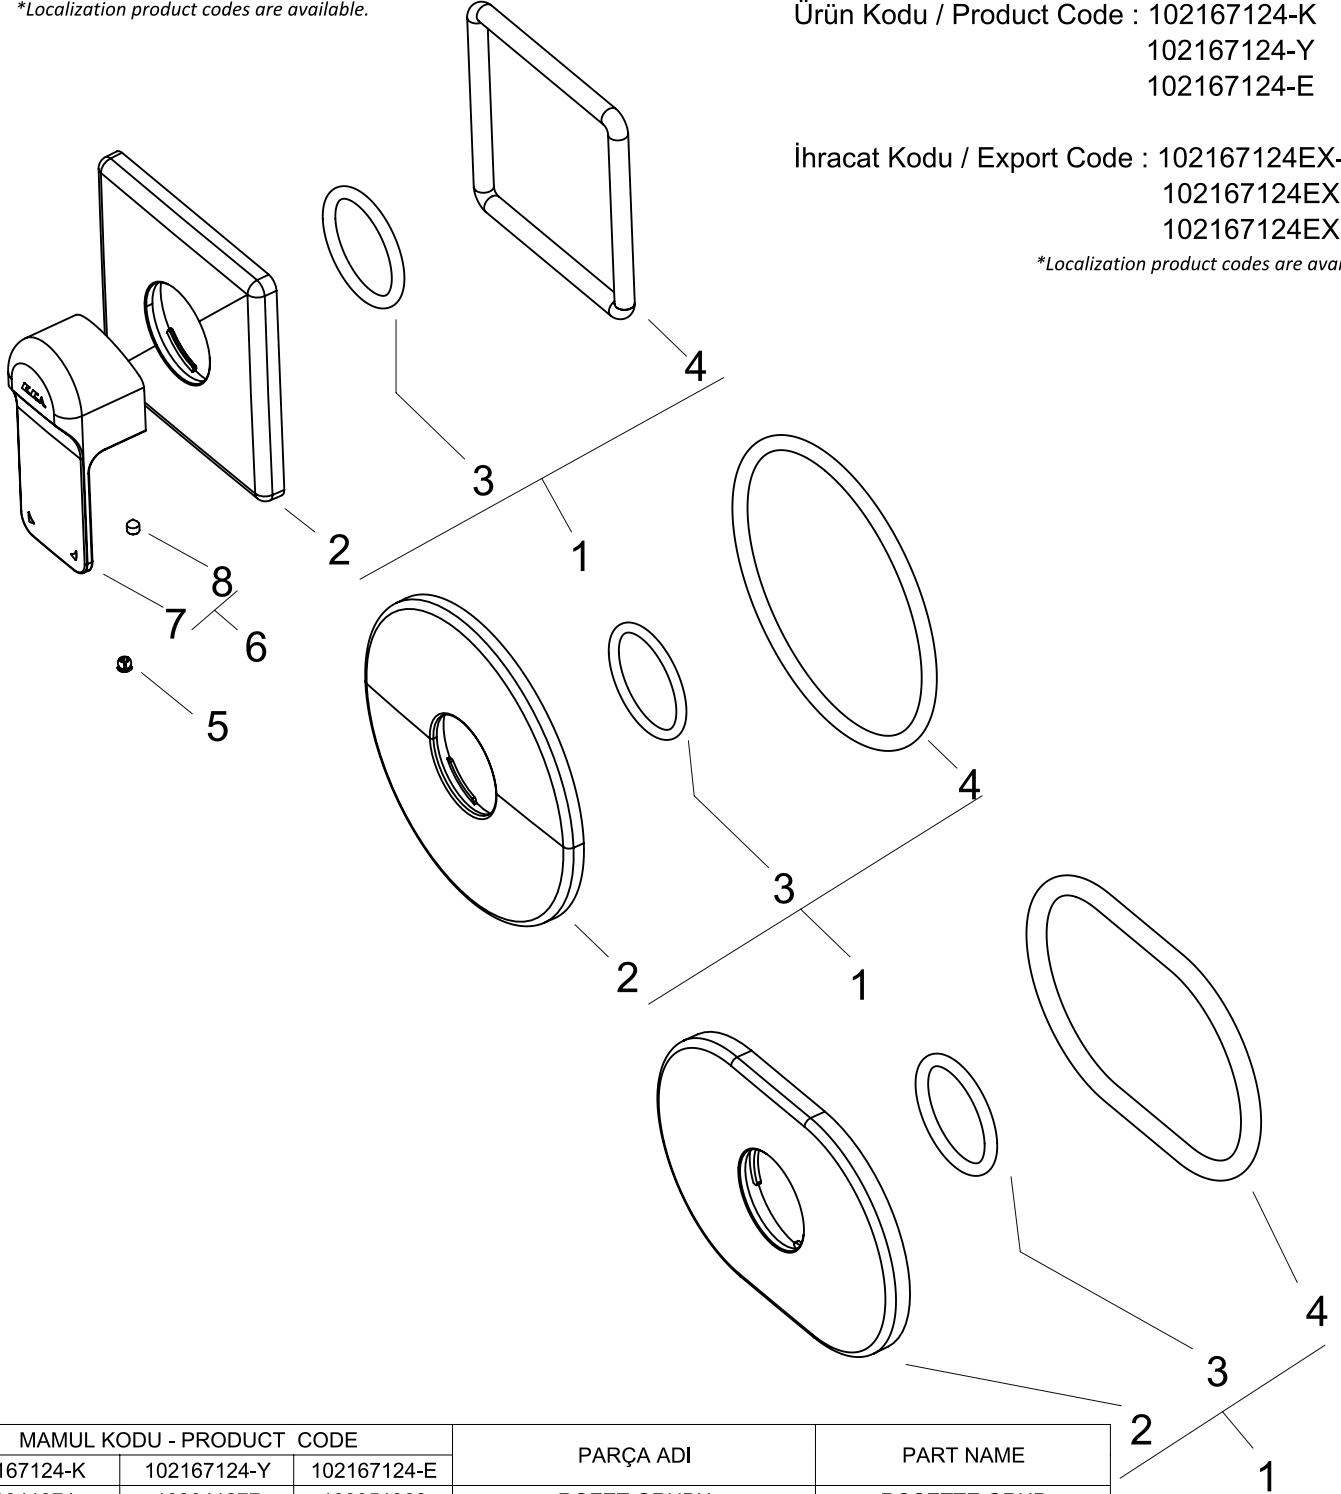

Ürün Kodu : Ankastru Banyo Bataryası Sıva Üstü Grubu/Krom

Product Code : Concealed Bath Mixer Surface Mounted Group /Chrome

*Localization product codes are available.

Ürün Kodu / Product Code : 102167124-K
102167124-Y
102167124-E

İhracat Kodu / Export Code : 102167124EX-K
102167124EX-Y
102167124EX-E

*Localization product codes are available.

NO	MAMUL KODU - PRODUCT CODE			PARÇA ADI	PART NAME
	102167124-K	102167124-Y	102167124-E		
1	103041374	103041277	103051362	ROZET GRUBU	ROSETTE GRUP
2	110715374P1	110715382	110715362	ROZET	ROSETTE
3	110810479	110810493	110810479	O-RING	O-RING
4	110810351	110810492	110810343	FİTİL O-RING	O-RING CORD
5	410701015			BİCE	SCREW COVER
6	103041406S5			KOL GRUBU	HANDLE GROUP
7	110712406S5			KOL	HANDLE
8	112222056			SETUSKUR	SET SCREW