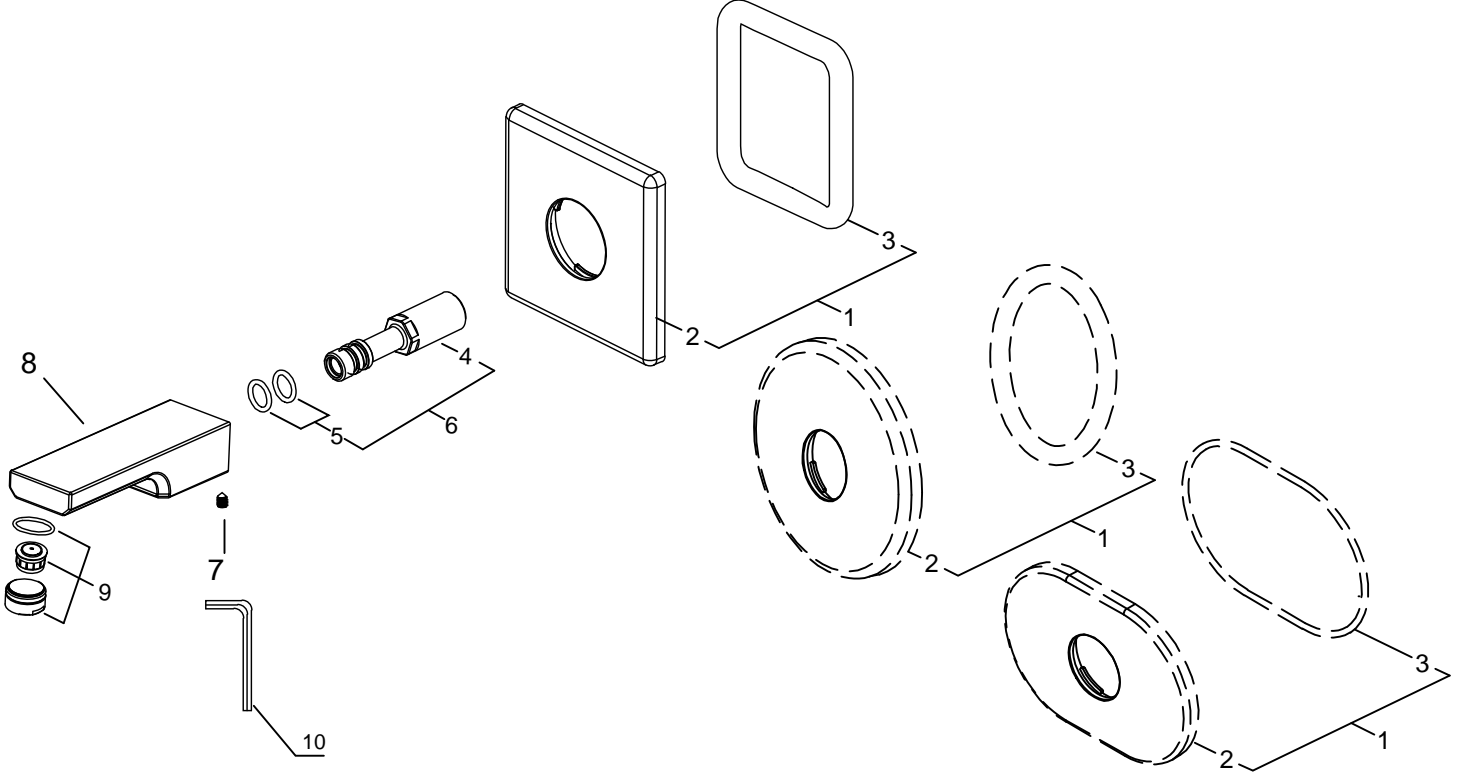

TIERA

Çıkış Ucu Grubu-Ankastre Banyo Bataryası / Spout Group - Surface Mount Part Of Concealed Bath Mixer

Ürün Kodu / Product Code : 102159205-K
102159205-Y
102159205-E

İhracat Kodu / Export Code : 102159205EX-K
102159205EX-Y
102159205EX-E

*Localization product codes are available.

MAMUL KODU - PRODUCT CODE			PARÇA ADI	PART NAME	
NO	102159205-K	102159205-Y			102159205-E
1	102126649P1	103051347	103051361	ROZET GRUBU	ROSETTE GROUP
2	110715351P1	110715347	110715361	ROZET	ROSETTE
3	110810354	110810346	110810361	F T L O-R NG	O-RING CORD
4		110614317		N PEL	NIPPLE
5		110810017		O-R NG	O-RING
6		103041307		N PEL O-R NG GRUBU	NIPPLE O-RING GROUP
7		11222271		SETUSKUR	SET SCREW
8		110720282		ÇIKI UCU	SPOUT
9		102133106NEZ		PERLATÖR GRUBU	AERATOR GROUP
10		110704001		ALLEN ANAHTARI	ALLEN WRENCH