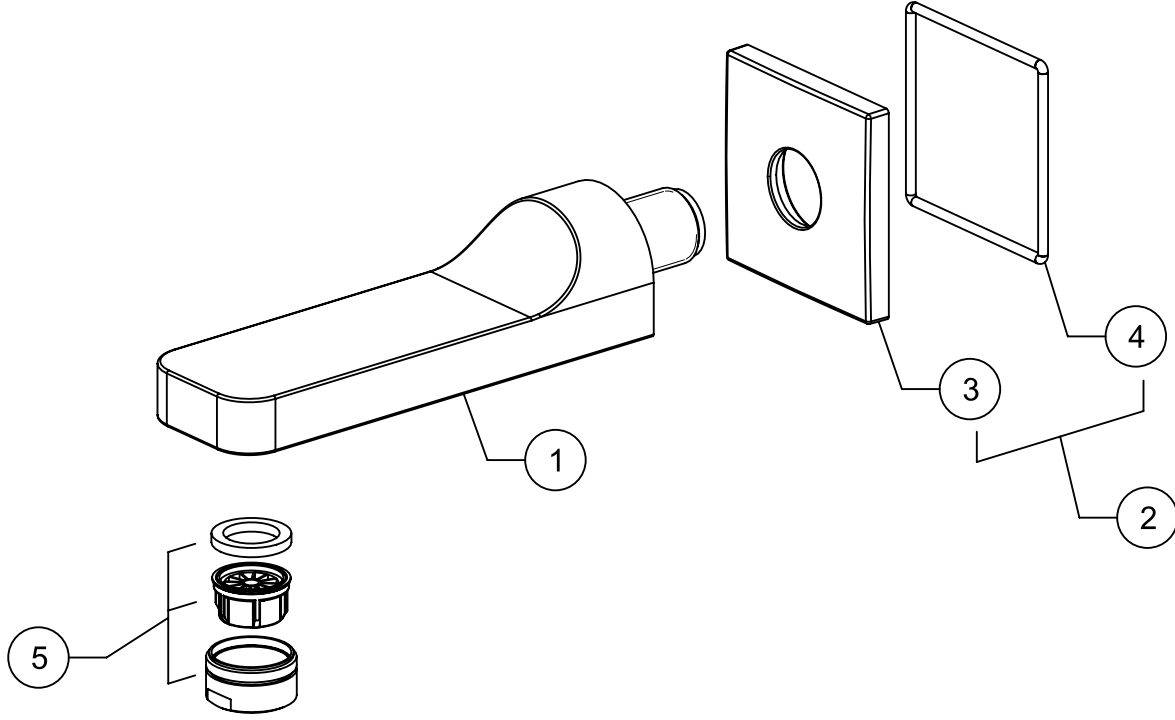

# DREAM

Ürün Kodu : 102159223C1-K - Ankastra Banyo Bataryası Çıkış Ucu Grubu / Mat Siyah (İhracat Kodu: 102159223C1EX-K)  
Product Code : 102159223C1-K - Concealed Bath Mixer Spout Group / Matt Black (Export Code: 102159223C1EX-K)

\*Localization product codes are available.

NO	PARÇA KODU / PART CODE	PARÇA ADI	PART NAME
* 1	110720344C1	ÇIKIŞ UCU	SPOUT
2	102126240C1	ROZET GRUBU	ROSETTE GROUP
3	110715236PC1	ROZET	ROSETTE
4	110810690	FİTİL O-RİNG	O-RING CORD
5	402133022C1NEZ	SUZGEC GRUBU	FILTER GROUP