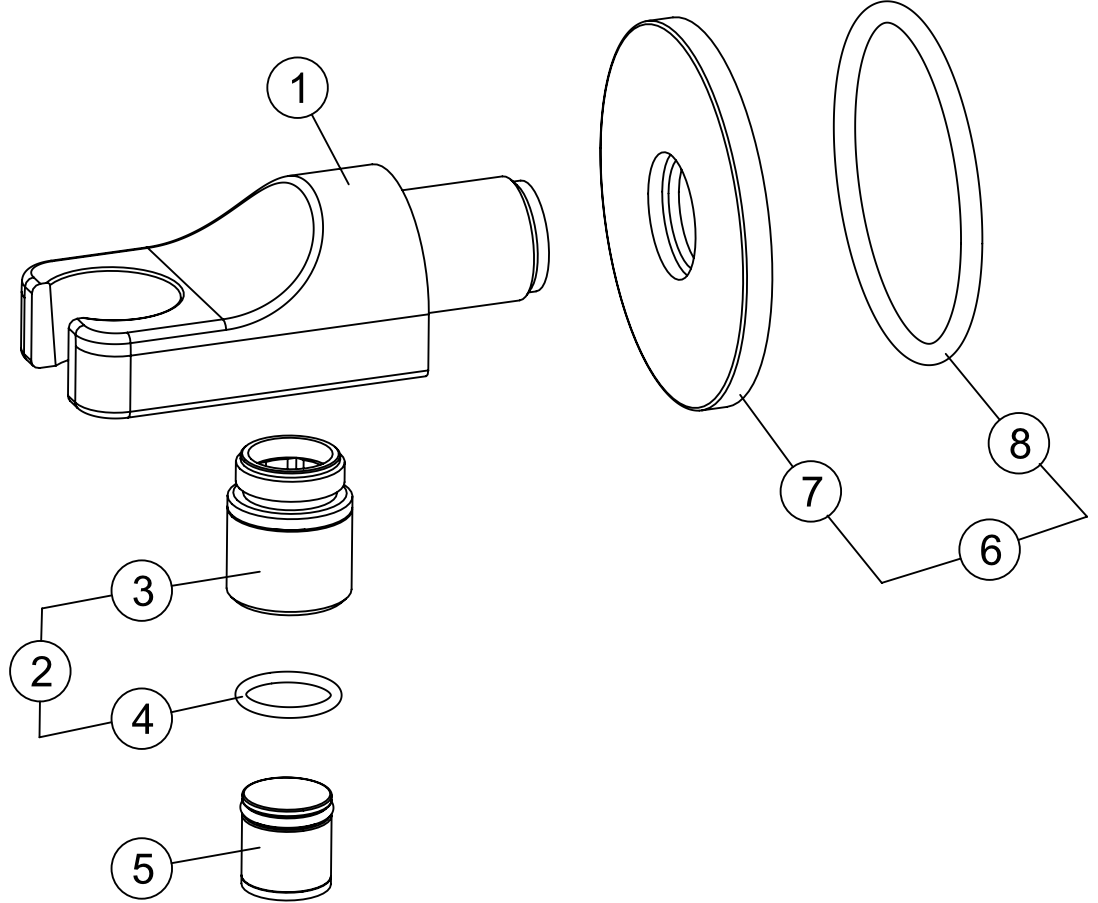

Ürün Kodu : 102199937C1-Y - Duş Çıkış Dirseği / Mat Siyah (İhracat Kodu: 102199937C1EX-Y)

Product Code : 102199937C1-Y - Shower Outlet Elbow / Matt Black (Export Code: 102199937C1EX-Y)

*Localization product codes are available.

NO	PARÇA KODU PART CODE	PARÇA ADI	PART NAME
1	110734010C1SA	EL DUŞU YATAĞI	SHOWER HOLDER
2	103041129C1	NİPEL O-RİNG GRUBU	NIPPLE O-RING GROUP
3	110714129C1	NİPEL	NIPPLE
4	110810239	O-RİNG	O-RING
5	101026435	ÇEKVALF	CHECK VALVE
6	102199126C1	ROZET GRUBU	ROSETTE GROUP
7	110715202ZC1	ROZET	ROSETTE
8	110810474	O-RİNG	O-RING