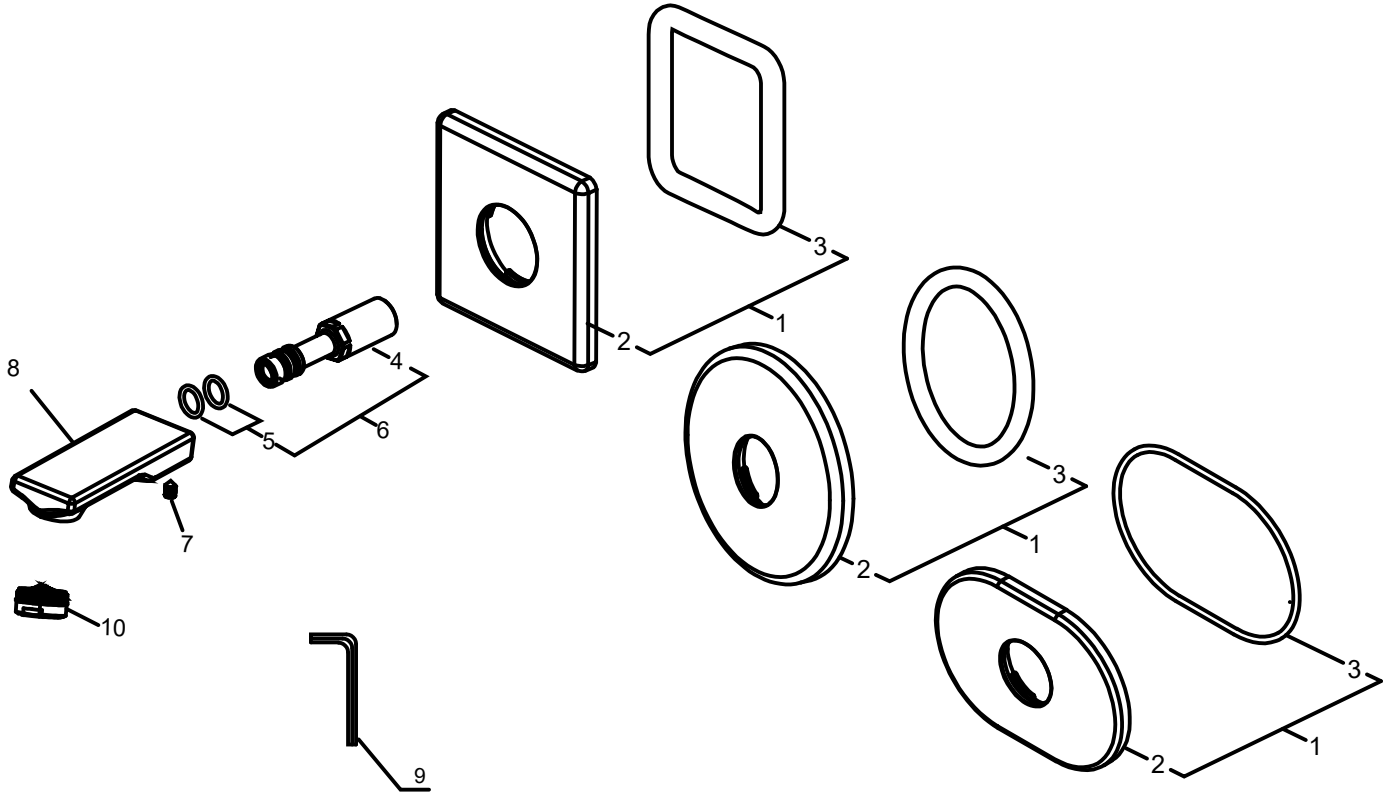

ROYAL

Ürün Kodu : 102159221-K/Y/E / ST -Çıkış Ucu Gr. Ankastrre Banyo Bataryası (İhracat Kodu:102159221EX / STEX- K/Y/E)
Product Code: 102159221-K/Y/E / ST - Spout Group-Surface Mount Part of Concealed Bath Mixer
(Export Code: 102159221EX / STEX - K/Y/E)

*Localization product codes are available.

NO	MAMUL KODU - PRODUCT CODE			PARÇA ADI	PART NAME
	102159221-K	102159221-Y	102159221-E		
PARÇA KODU - PART CODE					
1	102126649P1	103051347	103051361	ROZET GRUBU	ROSETTE GROUP
2	110715351	110715347	110715361	ROZET	ROSETTE
3	110810361	110810346	110810361	FİTİL O-RİNG	O-RING CORD
4	110614317			NİPEL	NIPPLE
5	110810017			O-RİNG	O-RING
6	103041307			NİPEL O-RİNG GRUBU	NIPPLE O-RING GROUP
7	11222271			SETUSKUR	SET SCREW
8	110720310			ÇIKIŞ UCU	SPOUT
9	110704001			ALLEN ANAHTARI	ALLEN WRENCH
10	102133108NEZ			PERLATÖR GRUBU	AERATOR GROUP