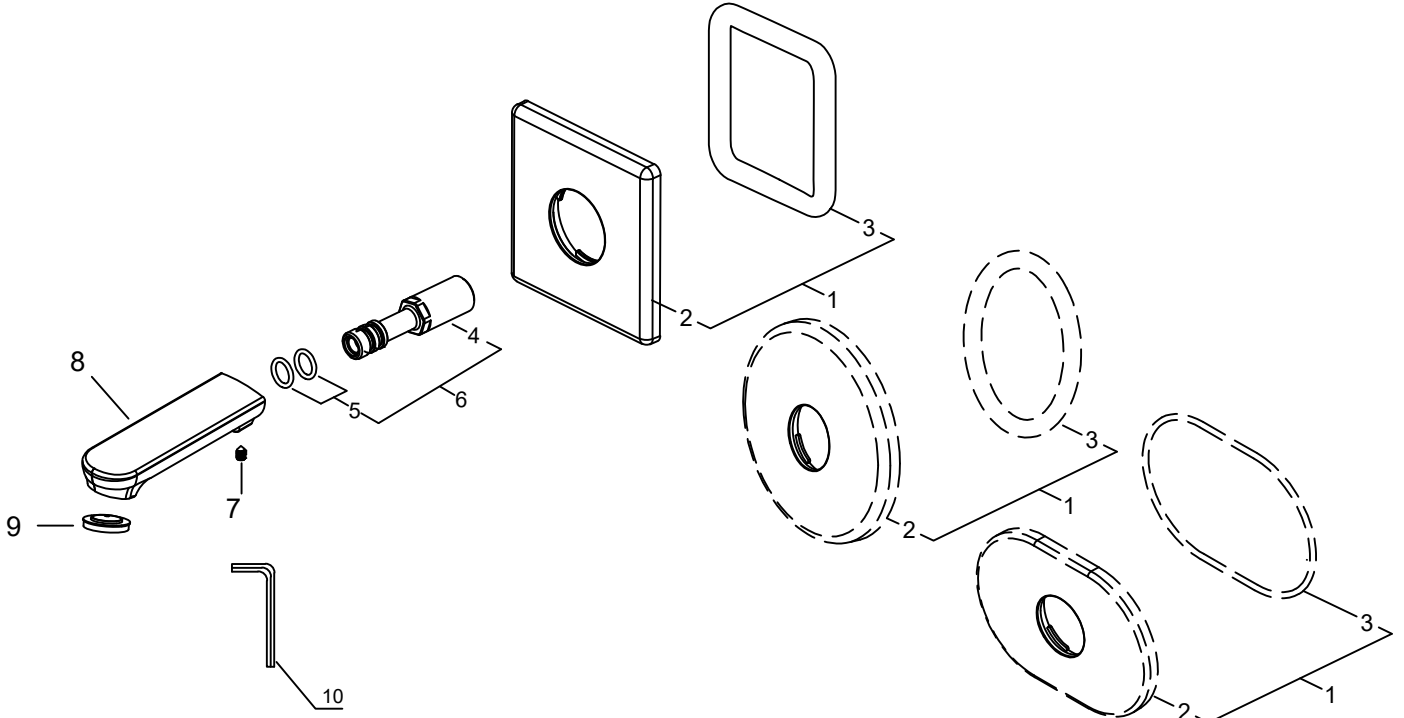

ZAFİR

Çıkış Ucu Grubu-Ankastre Banyo Bataryası / Spout Group - Surface Mount Part Of Concealed Bath Mixer

E.C.A.
[YILLARCA BERABER]

Ürün Kodu / Product Code : 102159209-K

102159209-Y

102159209-E

İhracat Kodu / Export Code : 102159209EX-K

102159209EX-Y

102159209EX-E

*Localization product codes are available.

NO	MAMUL KODU - PRODUCT CODE			PARÇA ADI	PART NAME
	102159209-K	102159209-Y	102159209-E		
1	102126649P	103051347	103051361	ROZET GRUBU	ROSETTE GROUP
2	110715351	110715347	110715361	ROZET	ROSETTE
3	110810361	110810346	110810361	FİTİL O-RING	O-RING CORD
4	110614317			NİPEL	NIPPLE
5	110810017			O-RİNG	O-RING
6	103041307			NİPEL O-RİNG GRUBU	NIPPLE O-RING GROUP
7	11222056			SETUSKUR	SET SCREW
8	110720280			ÇIKIŞ UCU	SPOUT
9	102133069NSSR			PERLATÖR GRUBU	AERATOR GROUP
10	110704001			ALLEN ANAHTARI	ALLEN WRENCH