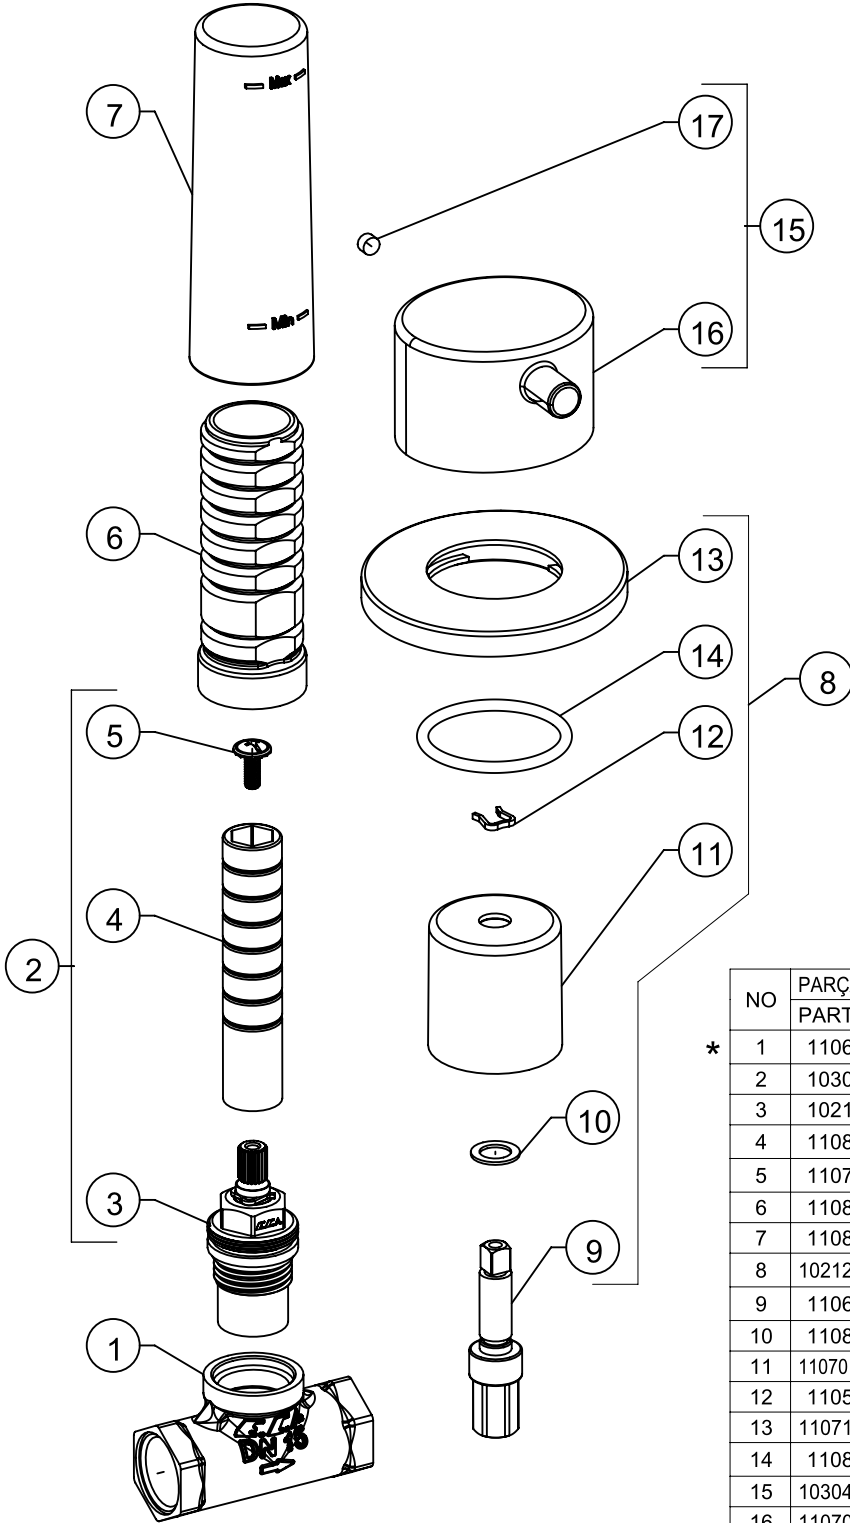

ANKASTRE ARA KESME VALFLERİ

Ürün Kodu : 102151030A1 - Ankastrre Ara Kesme Valfi / PVD Koyu Altın Görünümlü (İhracat Kodu:102151030A1EX)

Product Code : 102151030A1 - Concealed Stop Valve / Dark Gold Effect (Export Code:102151030A1EX)

*Localization product codes are available.

NO	PARÇA KODU PART CODE	PARÇA ADI	PART NAME
*	1	110607304	GÖVDE BODY
2	103051076	GRUP GROUP	
3	102125210	SALMASTRA GRUBU HEADWORK GROUP	
4	110813006	AYARLANABİLİR MİL HEIGHT ADJUSTABLE SPINDLE	
5	110722231	VİDA SCREW	
6	110802069	YATAKLAMA BORUSU HOUSING PIPE	
7	110801330	KAPAK COVER	
8	102126174A1	SIVA ÜSTÜ GRUBU SURFACE MOUNTED GROUP	
9	110613343	MİL SPINDLE	
10	110834004	YATAK SUPPORT PART	
11	110701362ZA1	KAPAK COVER	
12	110523001	SEGMAN RETAINING CLIP	
13	110715352A1	ROZET ROSETTE	
14	110810388	ORİNG ORING	
15	103041140A1	VOLAN GRUBU HANDLE- GROUP	
16	110705140A1	VOLAN HANDLE	
17	112222056	SETSKUR SETSKUR	