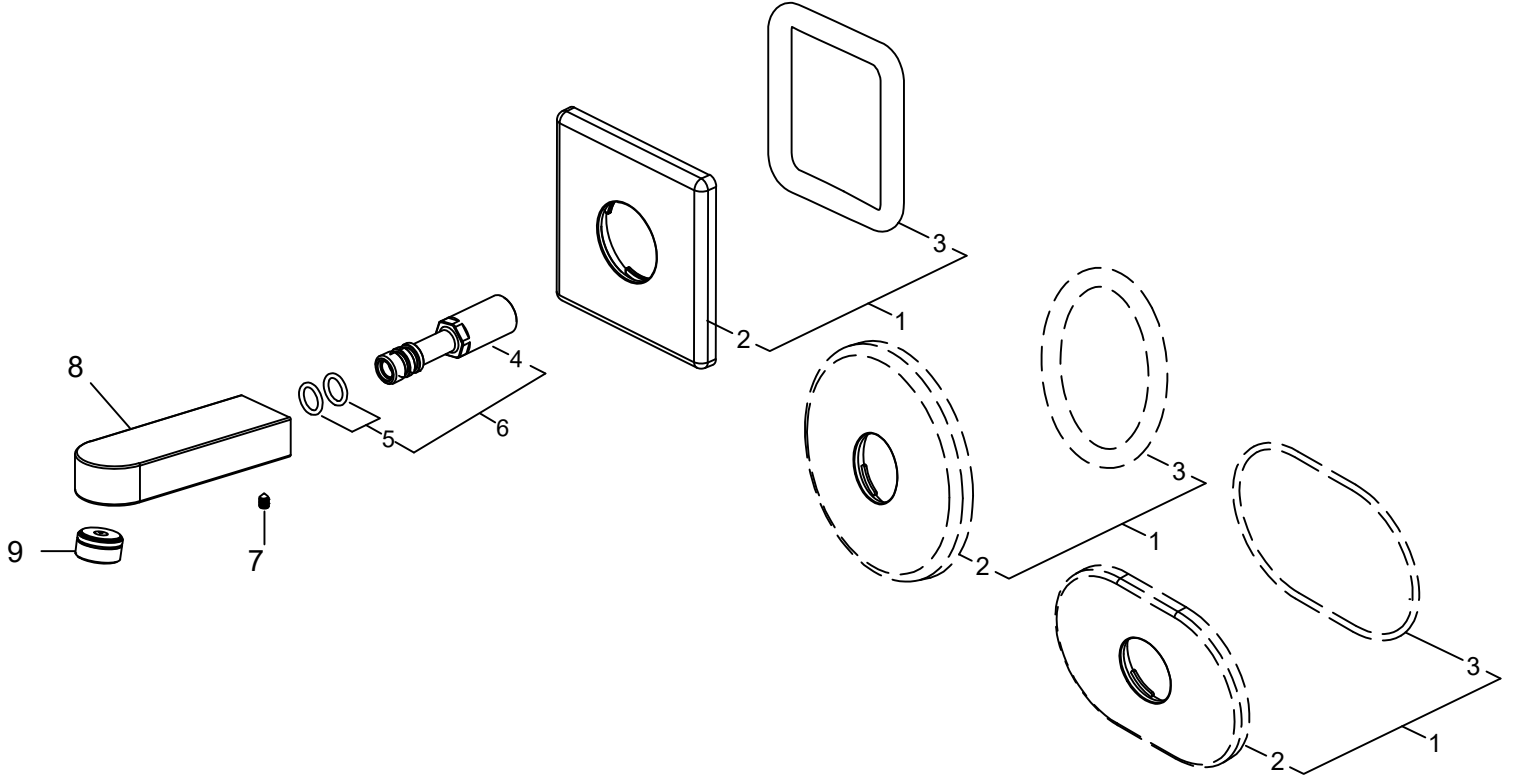

NITA

Çıkış Ucu Grubu-Ankastre Banyo Bataryası / Spout Group - Surface Mount Part Of Concealed Bath Mixer

E.C.A.
[YILLARCA BERABER]

Ürün Kodu / Product Code : 102159208-K
102159208-Y
102159208-E

İhracat Kodu / Export Code : 102159208EX-K
102159208EX-Y
102159208EX-E

*Localization product codes are available.

NO	MAMUL KODU - PRODUCT CODE			PARÇA ADI	PART NAME
	102159208-K	102159208-Y	102159208-E		
1	102126649P1	103051347	103051361	ROZET GRUBU	ROSETTE GROUP
2	110715351P1	110715347	110715361	ROZET	ROSETTE
3	110810354	110810346	110810361	FİTİL O-RİNG	O-RING CORD
4		110614317		NİPEL	NIPPLE
5		110810017		O-RİNG	O-RING
6		103041307		NİPEL O-RİNG GRUBU	NIPPLE O-RING GROUP
7		11222271		SETUSKUR	SET SCREW
8		110720304		ÇIKIŞ UCU	SPOUT
9		402133024		PERLATÖR GRUBU	AERATOR GROUP